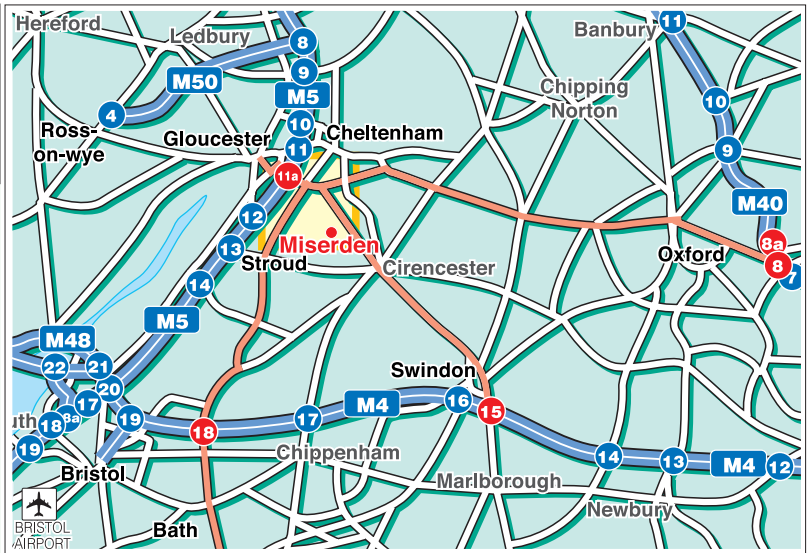

How to find Implant & Ceramic Centre Ltd

© www.giveaway.co.uk 2007 Tel: 0800 019 0027. Mapping sourced from Ordnance Survey
 OS data, PU10004256. Crown © 2007.

the clubroom, miserden, gloucester gl6 7ja . tel: +44 (0)1285 821220 . www.ceramiccentre.com
open 9am - 5pm, monday - friday by appointment only